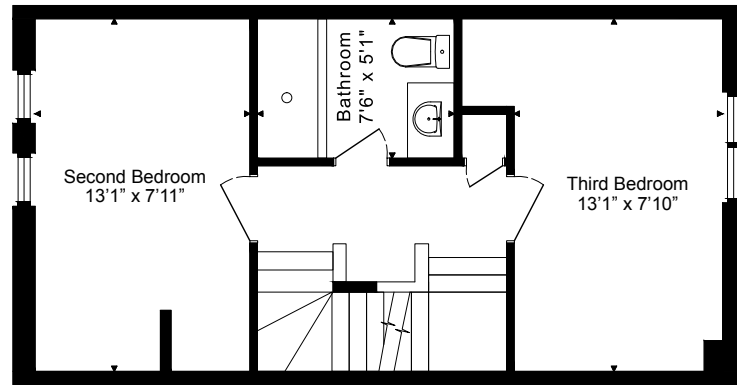

350 MELITA AVENUE

THIRD FLOOR
272 SQUARE FEET

SECOND FLOOR
384 SQUARE FEET

LOWER FLOOR
384 SQUARE FEET

MAIN FLOOR
384 SQUARE FEET

CAPTURED ON: 10 JUL 2019
DIMENSIONS ARE APPROXIMATE AND SHOULD BE CONSIDERED
ILLUSTRATIVE ONLY.

1040 sq ft + 384 sq ft
BELOW GRADE