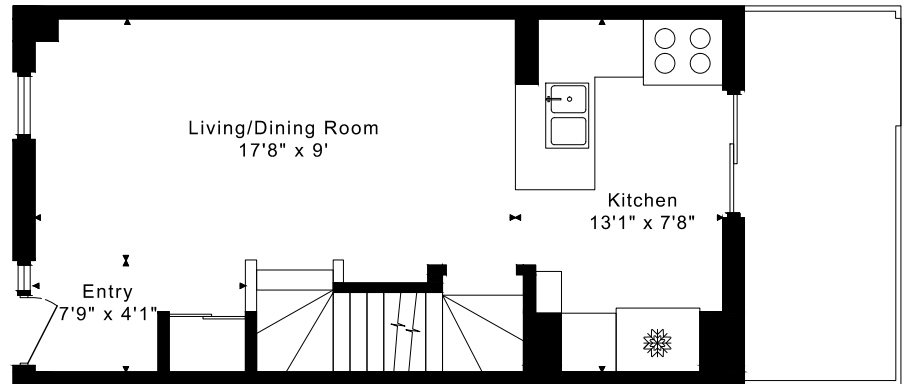

350 MELITA AVENUE

THIRD FLOOR
272 SQUARE FEET

SECOND FLOOR
384 SQUARE FEET

LOWER FLOOR
384 SQUARE FEET

MAIN FLOOR
384 SQUARE FEET

CAPTURED ON: 10 JUL 2019
DIMENSIONS ARE APPROXIMATE AND SHOULD BE CONSIDERED
ILLUSTRATIVE ONLY.

1040 sq ft + 384 sq ft
BELOW GRADE