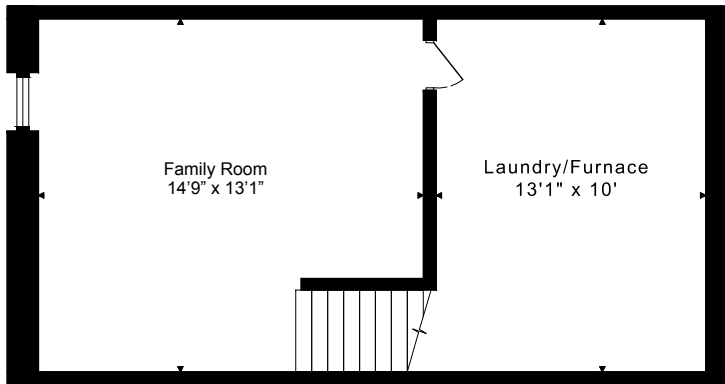

350 MELITA AVENUE

THIRD FLOOR
272 SQUARE FEET

SECOND FLOOR
384 SQUARE FEET

LOWER FLOOR
384 SQUARE FEET

MAIN FLOOR
384 SQUARE FEET

CAPTURED ON: 10 JUL 2019
DIMENSIONS ARE APPROXIMATE AND SHOULD BE CONSIDERED
ILLUSTRATIVE ONLY.

1040 sq ft + 384 sq ft
BELOW GRADE