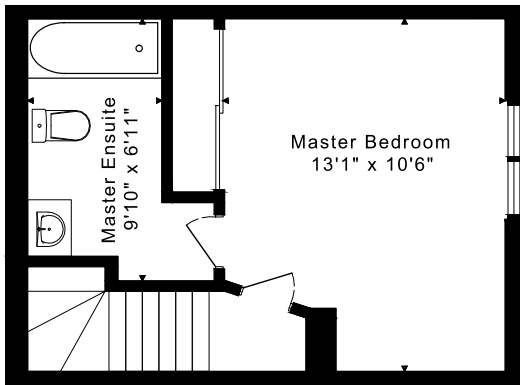

350 MELITA AVENUE

THIRD FLOOR
272 SQUARE FEET

SECOND FLOOR
384 SQUARE FEET

LOWER FLOOR
384 SQUARE FEET

MAIN FLOOR
384 SQUARE FEET

CAPTURED ON: 10 JUL 2019
DIMENSIONS ARE APPROXIMATE AND SHOULD BE CONSIDERED
ILLUSTRATIVE ONLY.

1040 sq ft + 384 sq ft
BELOW GRADE