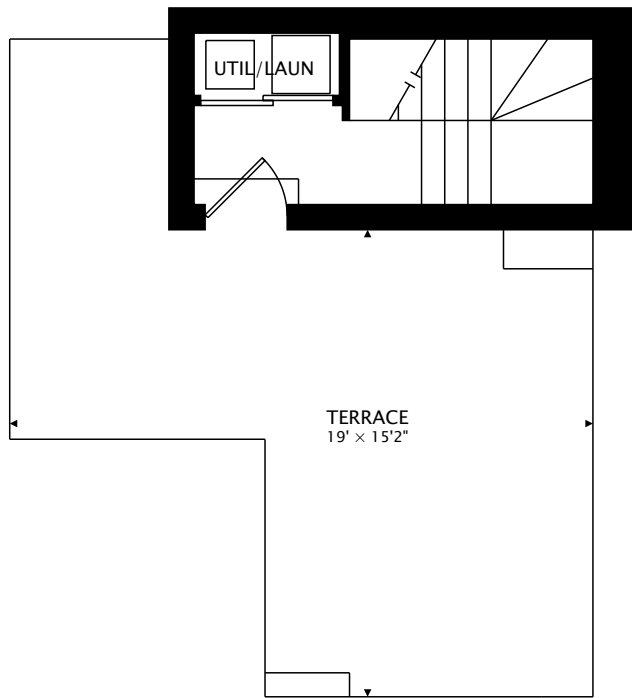

23 SUDBURY ST #2307  
 TORONTO, ON M6J 3W6, CANADA

THIRD

SECOND

MAIN

TOTAL  
1,075 SQ FT PER MPAC