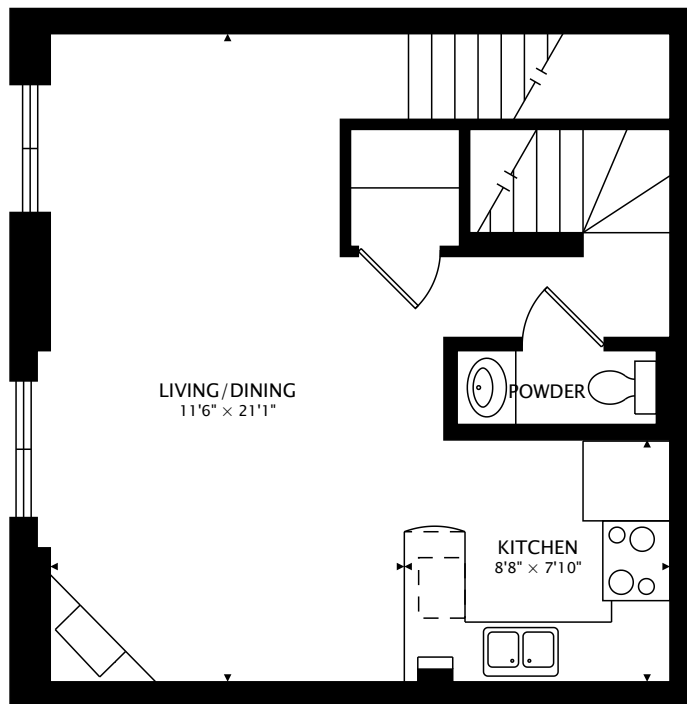

23 SUDBURY ST #2307  
 TORONTO, ON M6J 3W6, CANADA

THIRD

SECOND

MAIN

TOTAL  
1,075 SQ FT PER MPAC