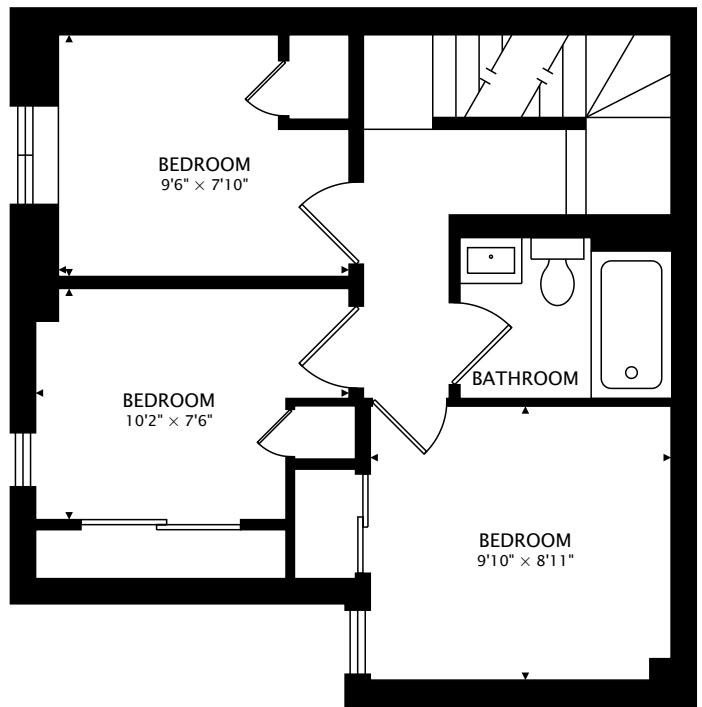

23 SUDBURY ST #2307  
 TORONTO, ON M6J 3W6, CANADA

THIRD

SECOND

MAIN

TOTAL  
1,075 SQ FT PER MPAC